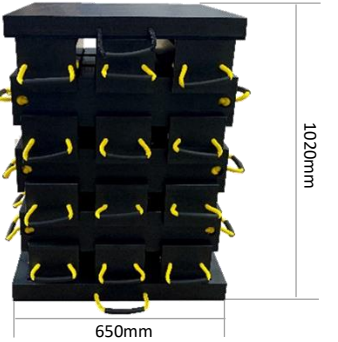

# ECOCRIB CONFIGURATION SHEET

COMPONENTS: CP-72070 (10.50 kgs)	CP72096 (17.00kgs)	CP72095 (22.00kgs)	CP72127 (24.30kgs)
			
Block: 600x150x150mm	Top Pad: 600x600x58mm	Top Pad: 600x600x58mm	Base Pad: 650x650x68mm

**3-CRIB. CONFIG 1.**  
**CP72107**

- 2 x 3 Crib Set Up
- Weight (kg): 104.30
- Load Capacity (t): 140.00
- 6 x Cribbing Blocks
- 1 x Base Pad
- 1 x Top Pad

**3-CRIB. CONFIG 2.**  
**CP72108**

- 3 x 3 Crib Set Up
- Weight (kg): 135.80
- Load Capacity (t): 130.00
- 9 x Cribbing Blocks
- 1 x Base Pad
- 1 x Top Pad

**3-CRIB. CONFIG 3.**  
**CP72109**

- 4 x 3 Crib Set Up
- Weight (kg): 167.30
- Load Capacity (t): 120.00
- 12 x Cribbing Blocks
- 1 x Base Pad
- 1 x Top Pad

**3-CRIB. CONFIG 4.**  
**CP72110**

- 5 x 3 Crib Set Up
- Weight (kg): 198.80
- Load Capacity (t): 110.00
- 15 x Cribbing Blocks
- 1 x Base Pad
- 1 x Top Pad

**3-CRIB. CONFIG 5.**  
**CP72111**

- 6 x 3 Crib Set Up
- Weight (kg): 230.30
- Load Capacity (t): 100.00
- 18 x Cribbing Blocks
- 1 x Base Pad
- 1 x Top Pad

**3-CRIB. CONFIG 6.**  
**CP72112**

- 7 x 3 Crib Set Up
- Weight (kg): 261.80
- Load Capacity (t): 90.00
- 21 x Cribbing Blocks
- 1 x Base Pad
- 1 x Top Pad