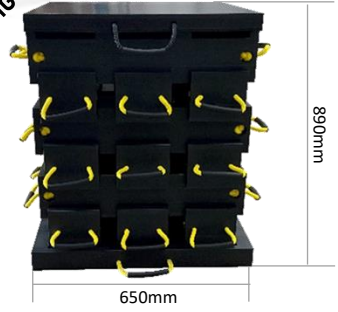

# ECOCRIB CONFIGURATION SHEET

COMPONENTS: CP-72070 (10.50 kgs)	CP72096 (17.00kgs)	CP72095 (22.00kgs)	CP72127 (24.30kgs)
			
Block: 600x150x150mm	Top Pad: 600x600x58mm	Top Pad: 600x600x58mm	Base Pad: 650x650x68mm

**3-CRIB. CONFIG 1.**  
**CP72107**

- 2 x 3 Crib Set Up
- Weight (kg): 104.30
- Load Capacity (t): 140.00
- 6 x Cribbing Blocks
- 1 x Base Pad
- 1 x Top Pad

**3-CRIB. CONFIG 2.**  
**CP72108**

- 3 x 3 Crib Set Up
- Weight (kg): 135.80
- Load Capacity (t): 130.00
- 9 x Cribbing Blocks
- 1 x Base Pad
- 1 x Top Pad

**3-CRIB. CONFIG 3.**  
**CP72109**

- 4 x 3 Crib Set Up
- Weight (kg): 167.30
- Load Capacity (t): 120.00
- 12 x Cribbing Blocks
- 1 x Base Pad
- 1 x Top Pad

**3-CRIB. CONFIG 4.**  
**CP72110**

- 5 x 3 Crib Set Up
- Weight (kg): 198.80
- Load Capacity (t): 110.00
- 15 x Cribbing Blocks
- 1 x Base Pad
- 1 x Top Pad

**3-CRIB. CONFIG 5.**  
**CP72111**

- 6 x 3 Crib Set Up
- Weight (kg): 230.30
- Load Capacity (t): 100.00
- 18 x Cribbing Blocks
- 1 x Base Pad
- 1 x Top Pad

**3-CRIB. CONFIG 6.**  
**CP72112**

- 7 x 3 Crib Set Up
- Weight (kg): 261.80
- Load Capacity (t): 90.00
- 21 x Cribbing Blocks
- 1 x Base Pad
- 1 x Top Pad