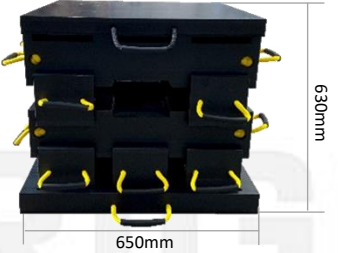

# ECOCRIB CONFIGURATION SHEET

COMPONENTS: CP-72070 (10.50 kgs)	CP72096 (17.00kgs)	CP72095 (22.00kgs)	CP72127 (24.30kgs)
			
Block: 600x150x150mm	Top Pad: 600x600x58mm	Top Pad: 600x600x58mm	Base Pad: 650x650x68mm

**3-CRIB. CONFIG 1.**  
**CP72107**

- 2 x 3 Crib Set Up
- Weight (kg): 104.30
- Load Capacity (t): 140.00
- 6 x Cribbing Blocks
- 1 x Base Pad
- 1 x Top Pad

**3-CRIB. CONFIG 2.**  
**CP72108**

- 3 x 3 Crib Set Up
- Weight (kg): 135.80
- Load Capacity (t): 130.00
- 9 x Cribbing Blocks
- 1 x Base Pad
- 1 x Top Pad

**3-CRIB. CONFIG 3.**  
**CP72109**

- 4 x 3 Crib Set Up
- Weight (kg): 167.30
- Load Capacity (t): 120.00
- 12 x Cribbing Blocks
- 1 x Base Pad
- 1 x Top Pad

**3-CRIB. CONFIG 4.**  
**CP72110**

- 5 x 3 Crib Set Up
- Weight (kg): 198.80
- Load Capacity (t): 110.00
- 15 x Cribbing Blocks
- 1 x Base Pad
- 1 x Top Pad

**3-CRIB. CONFIG 5.**  
**CP72111**

- 6 x 3 Crib Set Up
- Weight (kg): 230.30
- Load Capacity (t): 100.00
- 18 x Cribbing Blocks
- 1 x Base Pad
- 1 x Top Pad

**3-CRIB. CONFIG 6.**  
**CP72112**

- 7 x 3 Crib Set Up
- Weight (kg): 261.80
- Load Capacity (t): 90.00
- 21 x Cribbing Blocks
- 1 x Base Pad
- 1 x Top Pad