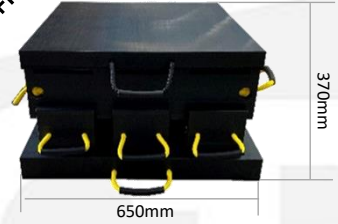

# ECOCRIB CONFIGURATION SHEET

COMPONENTS: CP-72070 (10.50 kgs)	CP72096 (17.00kgs)	CP72095 (22.00kgs)	CP72127 (24.30kgs)
			
Block: 600x150x150mm	Top Pad: 600x600x58mm	Top Pad: 600x600x58mm	Base Pad: 650x650x68mm

**3-CRIB. CONFIG 1.**  
**CP72107**

- 2 x 3 Crib Set Up
- Weight (kg): 104.30
- Load Capacity (t): 140.00
- 6 x Cribbing Blocks
- 1 x Base Pad
- 1 x Top Pad

**3-CRIB. CONFIG 2.**  
**CP72108**

- 3 x 3 Crib Set Up
- Weight (kg): 135.80
- Load Capacity (t): 130.00
- 9 x Cribbing Blocks
- 1 x Base Pad
- 1 x Top Pad

**3-CRIB. CONFIG 3.**  
**CP72109**

- 4 x 3 Crib Set Up
- Weight (kg): 167.30
- Load Capacity (t): 120.00
- 12 x Cribbing Blocks
- 1 x Base Pad
- 1 x Top Pad

**3-CRIB. CONFIG 4.**  
**CP72110**

- 5 x 3 Crib Set Up
- Weight (kg): 198.80
- Load Capacity (t): 110.00
- 15 x Cribbing Blocks
- 1 x Base Pad
- 1 x Top Pad

**3-CRIB. CONFIG 5.**  
**CP72111**

- 6 x 3 Crib Set Up
- Weight (kg): 230.30
- Load Capacity (t): 100.00
- 18 x Cribbing Blocks
- 1 x Base Pad
- 1 x Top Pad

**3-CRIB. CONFIG 6.**  
**CP72112**

- 7 x 3 Crib Set Up
- Weight (kg): 261.80
- Load Capacity (t): 90.00
- 21 x Cribbing Blocks
- 1 x Base Pad
- 1 x Top Pad