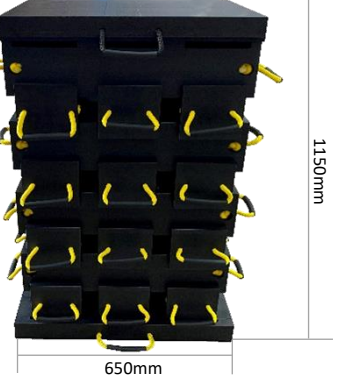

**3-CRIB. CONFIG 3.**  
**CP72109**

- 4 x 3 Crib Set Up
- Weight (kg): 167.30
- Load Capacity (t): 120.00
- 12 x Cribbing Blocks
- 1 x Base Pad
- 1 x Top Pad

**3-CRIB. CONFIG 4.**  
**CP72110**

- 5 x 3 Crib Set Up
- Weight (kg): 198.80
- Load Capacity (t): 110.00
- 15 x Cribbing Blocks
- 1 x Base Pad
- 1 x Top Pad

**3-CRIB. CONFIG 5.**  
**CP72111**

- 6 x 3 Crib Set Up
- Weight (kg): 230.30
- Load Capacity (t): 100.00
- 18 x Cribbing Blocks
- 1 x Base Pad
- 1 x Top Pad

**3-CRIB. CONFIG 6.**  
**CP72112**

- 7 x 3 Crib Set Up
- Weight (kg): 261.80
- Load Capacity (t): 90.00
- 21 x Cribbing Blocks
- 1 x Base Pad
- 1 x Top Pad

**3-CRIB. CONFIG 7.**  
**CP72113**

- 8 x 3 Crib Set Up
- Weight (kg): 293.30
- Load Capacity (t): 80.00
- 24 x Cribbing Blocks
- 1 x Base Pad
- 1 x Top Pad (CP72095)

**3-CRIB. CONFIG 8.**  
**CP72114**

- 9 x 3 Crib Set Up
- Weight (kg): 324.80
- Load Capacity (t): 70.00
- 27 x Cribbing Blocks
- 1 x Base Pad
- 1 x Top Pad (CP72095)