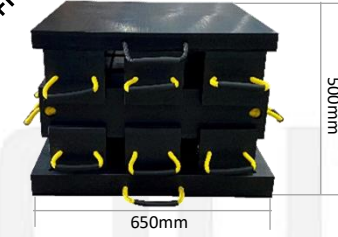

# ECOCRIB CONFIGURATION SHEET

COMPONENTS: CP-72070 (10.50 kgs)	CP72096 (17.00kgs)	CP72095 (22.00kgs)	CP72127 (24.30kgs)
			
Block: 600x150x150mm	Top Pad: 600x600x58mm	Top Pad: 600x600x58mm	Base Pad: 650x650x68mm

**3-CRIB. CONFIG 1.**  
**CP72107**

- 2 x 3 Crib Set Up
- Weight (kg): 104.30
- Load Capacity (t): 140.00
- 6 x Cribbing Blocks
- 1 x Base Pad
- 1 x Top Pad

**3-CRIB. CONFIG 2.**  
**CP72108**

- 3 x 3 Crib Set Up
- Weight (kg): 135.80
- Load Capacity (t): 130.00
- 9 x Cribbing Blocks
- 1 x Base Pad
- 1 x Top Pad

**3-CRIB. CONFIG 3.**  
**CP72109**

- 4 x 3 Crib Set Up
- Weight (kg): 167.30
- Load Capacity (t): 120.00
- 12 x Cribbing Blocks
- 1 x Base Pad
- 1 x Top Pad

**3-CRIB. CONFIG 4.**  
**CP72110**

- 5 x 3 Crib Set Up
- Weight (kg): 198.80
- Load Capacity (t): 110.00
- 15 x Cribbing Blocks
- 1 x Base Pad
- 1 x Top Pad

**3-CRIB. CONFIG 5.**  
**CP72111**

- 6 x 3 Crib Set Up
- Weight (kg): 230.30
- Load Capacity (t): 100.00
- 18 x Cribbing Blocks
- 1 x Base Pad
- 1 x Top Pad

**3-CRIB. CONFIG 6.**  
**CP72112**

- 7 x 3 Crib Set Up
- Weight (kg): 261.80
- Load Capacity (t): 90.00
- 21 x Cribbing Blocks
- 1 x Base Pad
- 1 x Top Pad